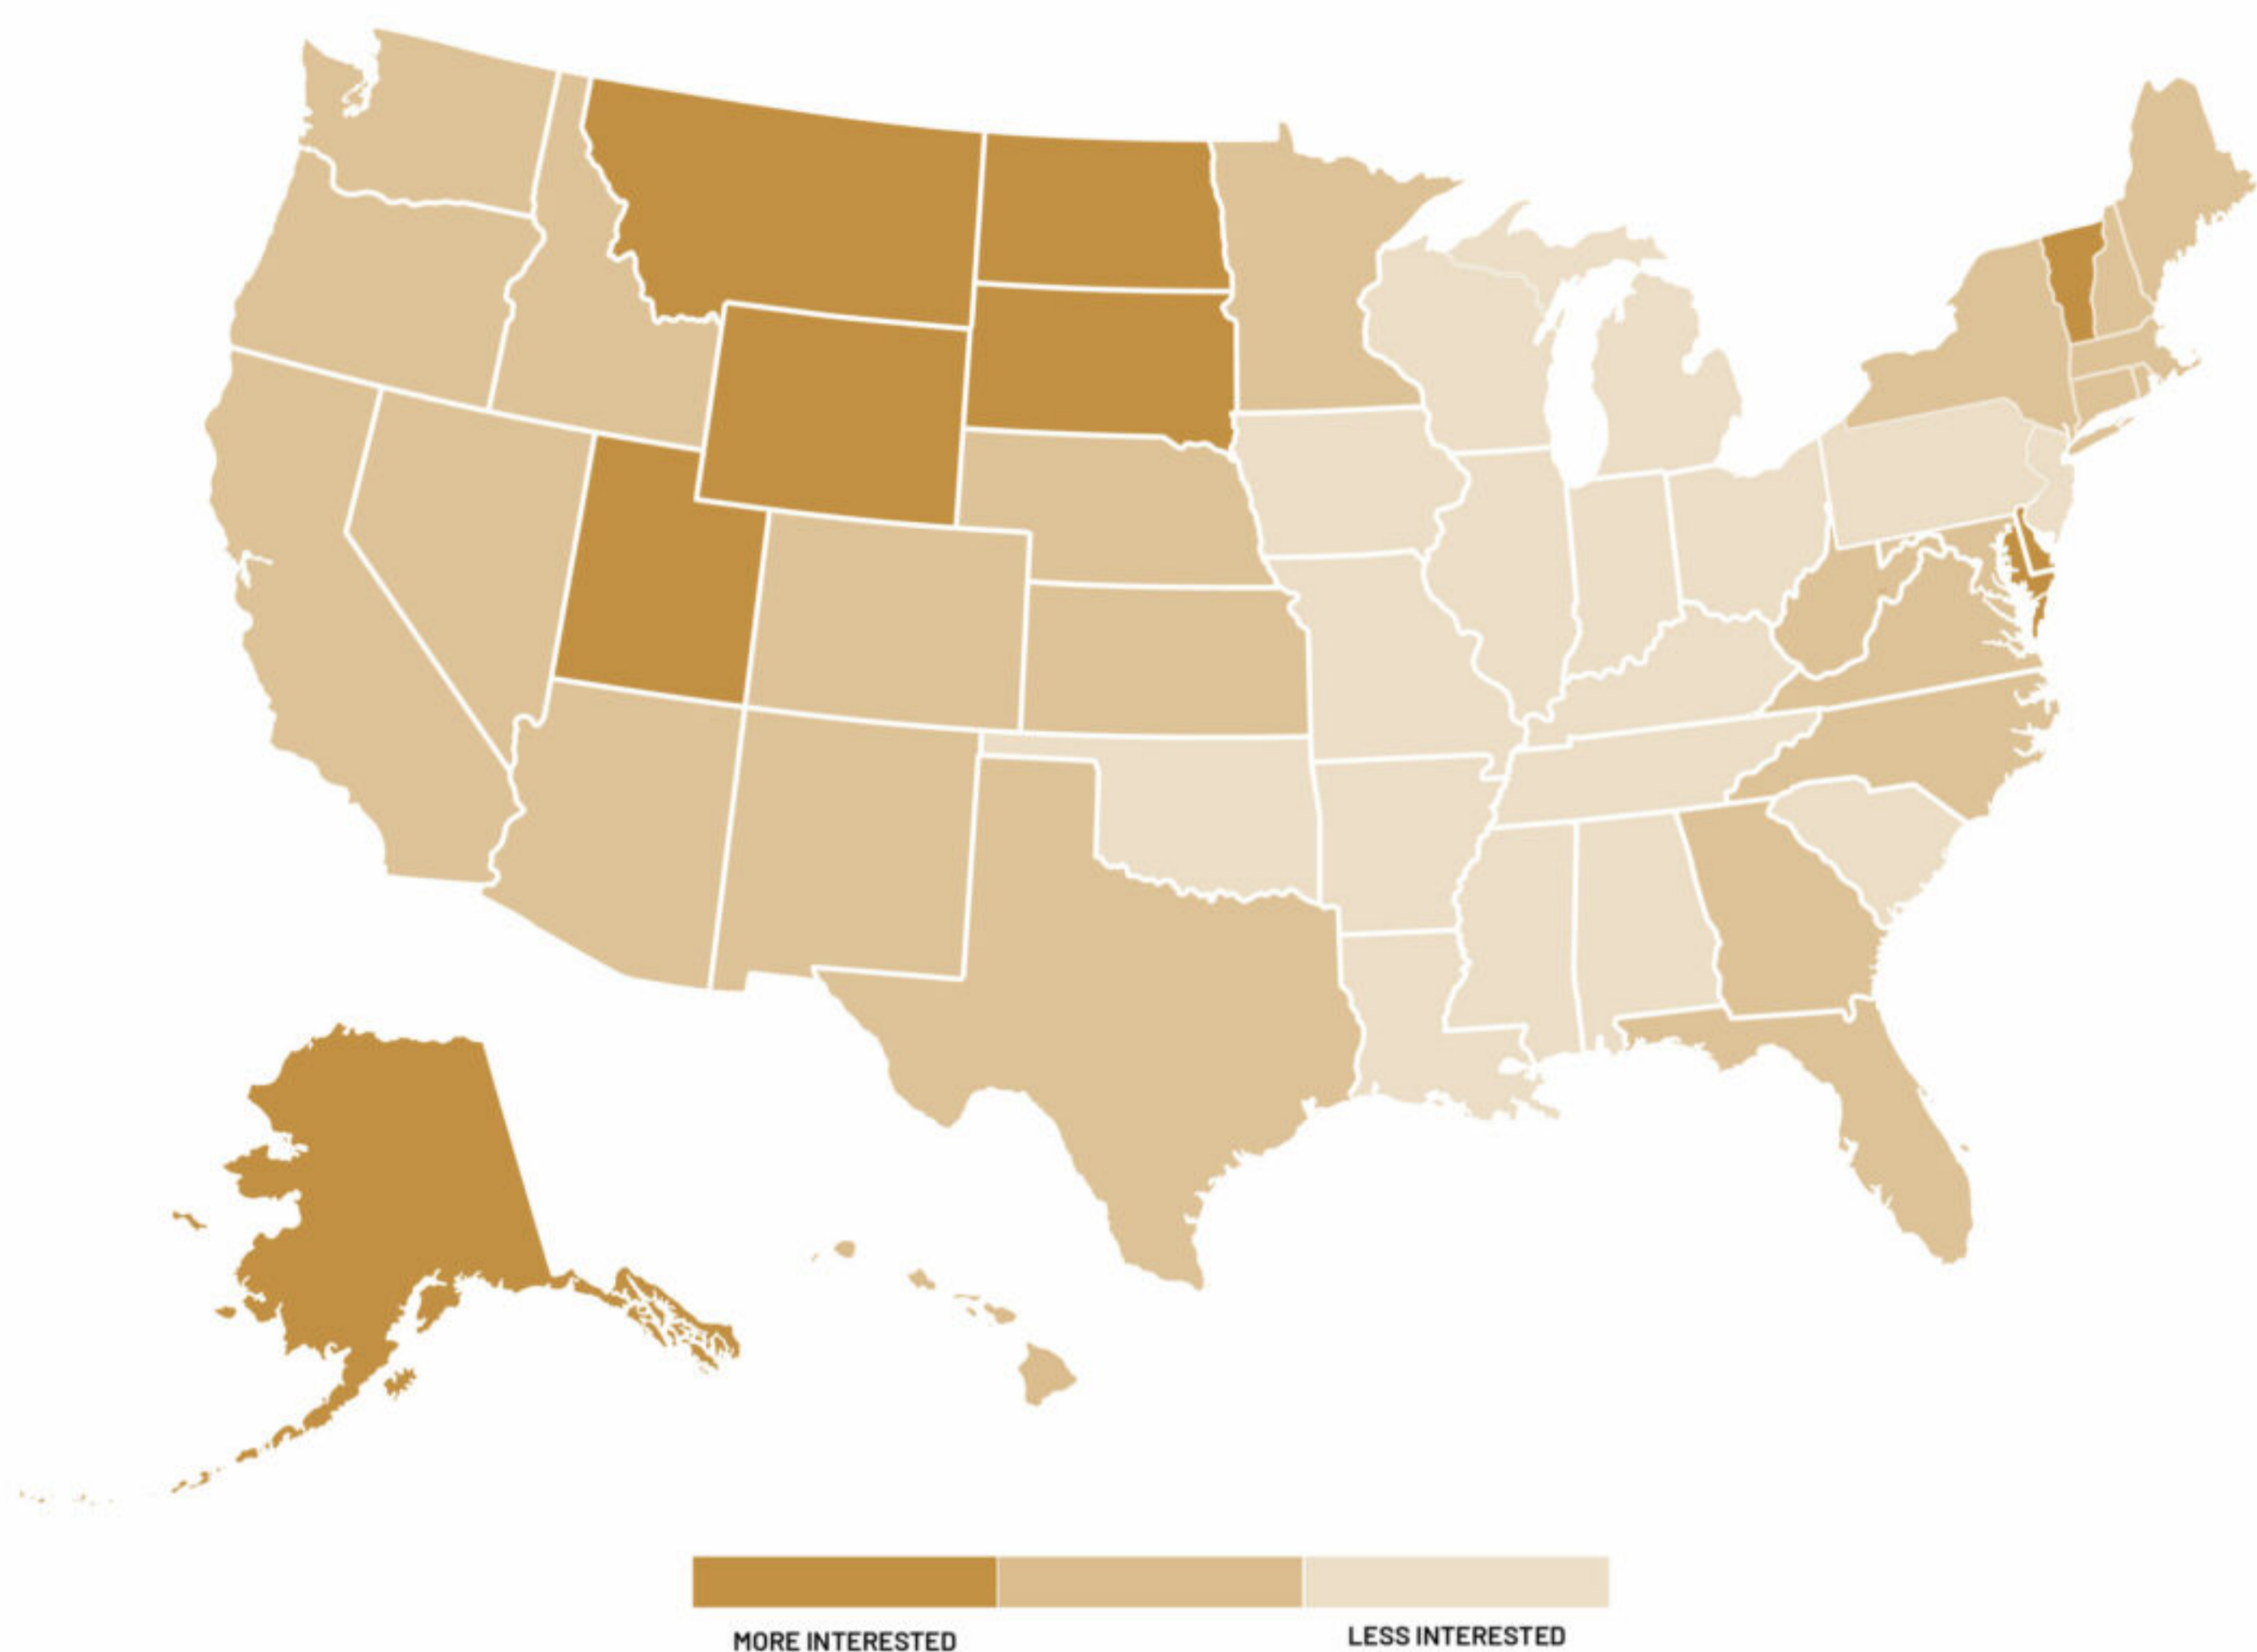

THE UNITED STATES OF INTERIOR DESIGN

MOST POPULAR DESIGN STYLE IN EVERY STATE

ALABAMA	FARMHOUSE	MONTANA	GLOBAL
ALASKA	GLOBAL	NEBRASKA	GLOBAL
ARIZONA	SOUTHWESTERN	NEVADA	GLOBAL
ARKANSAS	RUSTIC	NEW HAMPSHIRE	GLOBAL
CALIFORNIA	MINIMALIST	NEW JERSEY	MINIMALIST
COLORADO	FARMHOUSE	NEW MEXICO	SOUTHWESTERN
CONNECTICUT	GLOBAL	NEW YORK	MINIMALIST
DELAWARE	PREPPY	NORTH CAROLINA	FARMHOUSE
FLORIDA	COASTAL	NORTH DAKOTA	GLOBAL
GEORGIA	FARMHOUSE	OHIO	INDUSTRIAL
HAWAII	GLOBAL	OKLAHOMA	FARMHOUSE
IDAHO	GLOBAL	OREGON	SOUTHWESTERN
ILLINOIS	ECLECTIC	PENNSYLVANIA	RUSTIC
INDIANA	FARMHOUSE	RHODE ISLAND	GLOBAL
IOWA	GLOBAL	SOUTH CAROLINA	FRENCH COUNTRY
KANSAS	GLOBAL	SOUTH DAKOTA	PREPPY
KENTUCKY	FARMHOUSE	TENNESSEE	FARMHOUSE
LOUISIANA	FARMHOUSE	TEXAS	FARMHOUSE
MAINE	PREPPY	UTAH	TRANSITIONAL
MARYLAND	GLOBAL	VERMONT	ASIAN ZEN
MASSACHUSETTS	ART DECO	VIRGINIA	FARMHOUSE
MICHIGAN	RUSTIC	WASHINGTON	MID-CENTURY MODERN
MINNESOTA	GLOBAL	WEST VIRGINIA	GLOBAL
MISSISSIPPI	FARMHOUSE	WISCONSIN	INDUSTRIAL
MISSOURI	RUSTIC	WYOMING	PREPPY